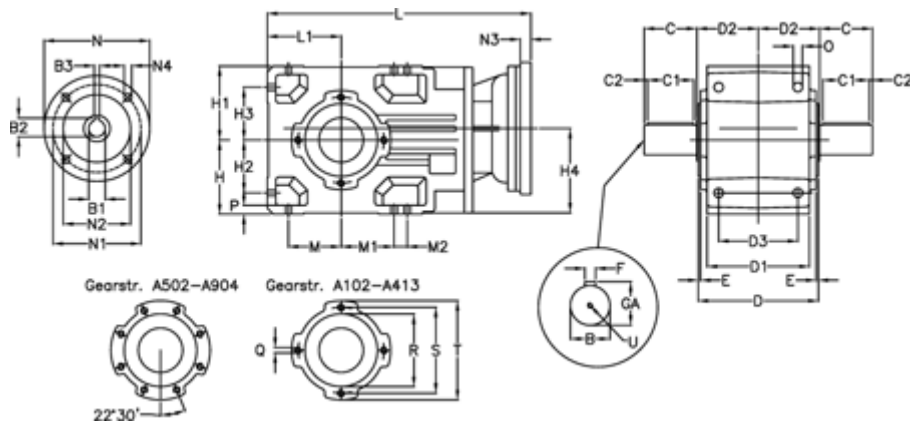

Article number: 29600100852240  
 Description: Bevel helical gearbox  
 A102UD-8,5-P100B5

## Measures

B = 25	D1 = 95	H1 = 70	M2 = 0	Q = M8x12
B1 = 28	D2 = 63	H2 = 50.0	N = 250	R = 80
B2 = 31.3	D3 = 75	H3 = 50.0	N1 = 215	S = 100
B3 = 8	Description = A102UD-xx-P100 B5	H4 = 83.0	N2 = 180	T = 120
C = 45	E = 3.0	L = 312.0	N3 = 0	U = M8x19
C1 = 35	F = 8	L1 = 70	N4 = M12x16	
C2 = 5.0	GA = 28.0	M = 50.0	O = 9.5	
D = 117	H = 70	M1 = 50.0	P = 9	